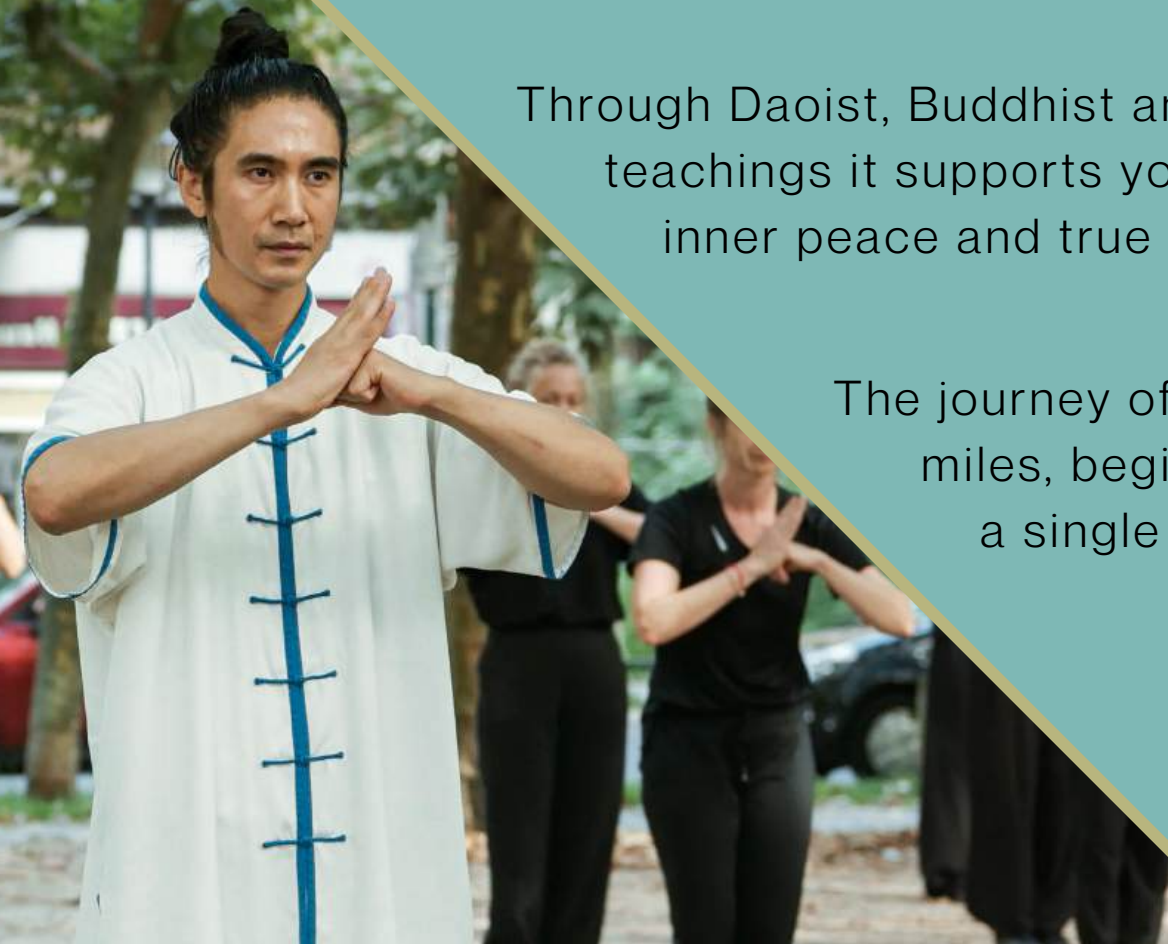

JOURNEY INTO ONESELF

Journey Into Oneself is a teaching program
under the guidance and care of Shifu Zuan.

It is an open space for everyone who wishes
to walk the journey within.

Through Daoist, Buddhist and Confucianist
teachings it supports you on the way to
inner peace and true happiness.

The journey of a thousand
miles, begins with
a single step.